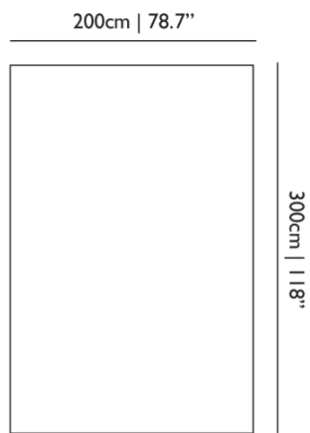

Detailing

The natural elements of a forest that make you happy are all present in Forest Floors.

Colours

Multicolour

Forest Floors Carpet / Rectangular 200x300

Dimensions

Product

WIDTH 200cm | 78.7"
HEIGHT 300cm | 118.1"
DEPTH 1cm | 0.4"
WEIGHT NETTO 13kg | 28.66lbs

Packaging

WIDTH 23cm | 9.1"
HEIGHT 23cm | 9.1"
CUBAGE 0.11m³ | 3.74ft³
LENGTH 200cm | 78.7"
WEIGHT 15.6kg | 34.39lbs

Technical

MATERIAL

Pile: 100 % PA | Backing: PP Woven Textile backing
